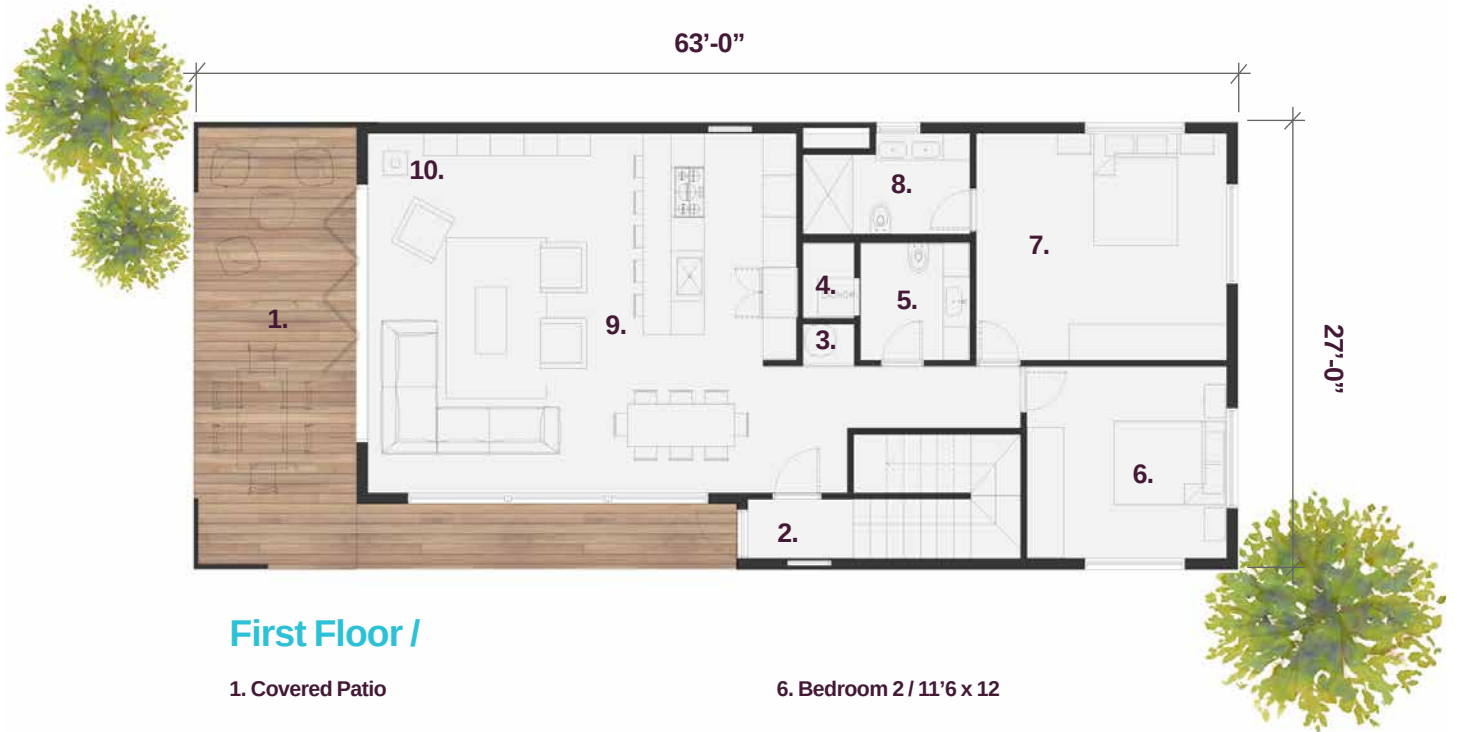

Origin Series / Design A.4 / Large

First Floor /

- 1. Covered Patio
- 2. Entry
- 3. Utility Core
- 4. Laundry
- 5. Bath
- 6. Bedroom 2 / 11'6 x 12
- 7. Master Bedroom / 13'6 x 15'
- 8. Master Bath
- 9. Kitchen / Great Room / 16'6 x 21'6
- 10. Optional Wood-Burning Stove

Second Floor /

- 11. Shared Loft Space / 13' x 15'
- 12. Bedroom 3 / 12' x 13'9
- 13. Bedroom 4 / 15' x 11'4
- 14. Bath
- 15. Optional Loft Office /

Origin Series / Design A.4 / Large

Home Details /

1,800 sq ft of living space

4 bedrooms

2.5 baths

Large covered outdoor space, connected to Great Room by folding window-wall

Built to achieve Zero Net Energy performance

Overall Dimensions: 27' x 63'

Options /

Loft with walkway, ideal for office or studio space