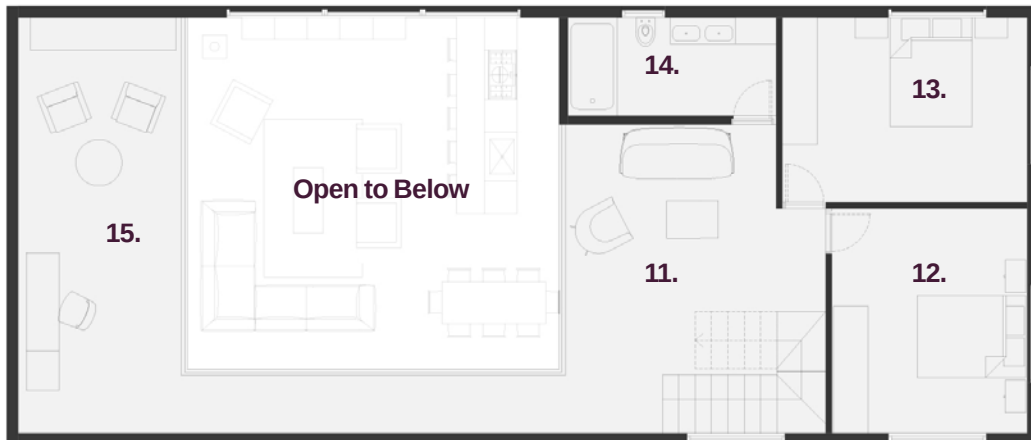

Origin Series / Design A.4 / Large

First Floor /

- 1. Covered Patio
- 2. Entry
- 3. Utility Core
- 4. Laundry
- 5. Bath
- 6. Bedroom 2 / 11'6 x 12
- 7. Master Bedroom / 13'6 x 15'
- 8. Master Bath
- 9. Kitchen / Great Room / 16'6 x 21'6
- 10. Optional Wood-Burning Stove

Second Floor /

- 11. Shared Loft Space / 13' x 15'
- 12. Bedroom 3 / 12' x 13'9
- 13. Bedroom 4 / 15' x 11'4
- 14. Bath
- 15. Optional Loft Office /

Origin Series / Design A.4 / Large

Home Details /

1,800 sq ft of living space

4 bedrooms

2.5 baths

Large covered outdoor space, connected to Great Room by folding window-wall

Built to achieve Zero Net Energy performance

Overall Dimensions: 27' x 63'

Options /

Loft with walkway, ideal for office or studio space