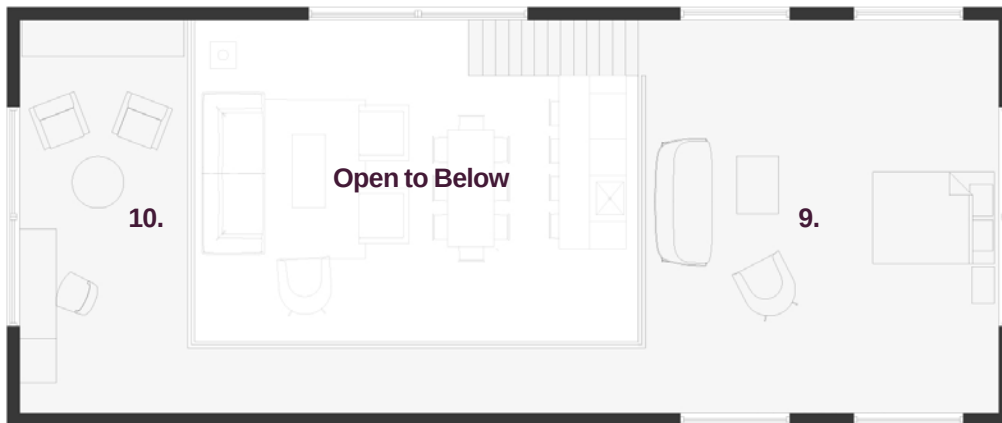

# Origin Series / Design A.2 / Small

## First Floor /

- 1. Covered Patio
- 2. Entry + Closet
- 3. Utility Core
- 4. Laundry
- 5. Bath
- 6. Bedroom / 14'6 x 13'8
- 7. Kitchen / Great Room / 17'6 x 20'
- 8. Optional Wood-Burning Stove

## Second Floor /

- 9. Loft Bedroom / 19'9 x 21'6
- 10. Optional Loft Office /

## Home Details /

1,200 sq ft of living space

2 large bedrooms

1 bath

Large covered outdoor space, connected to Great Room by folding window-wall

Built to achieve Zero Net Energy performance

Overall Dimensions: 23' x 55'